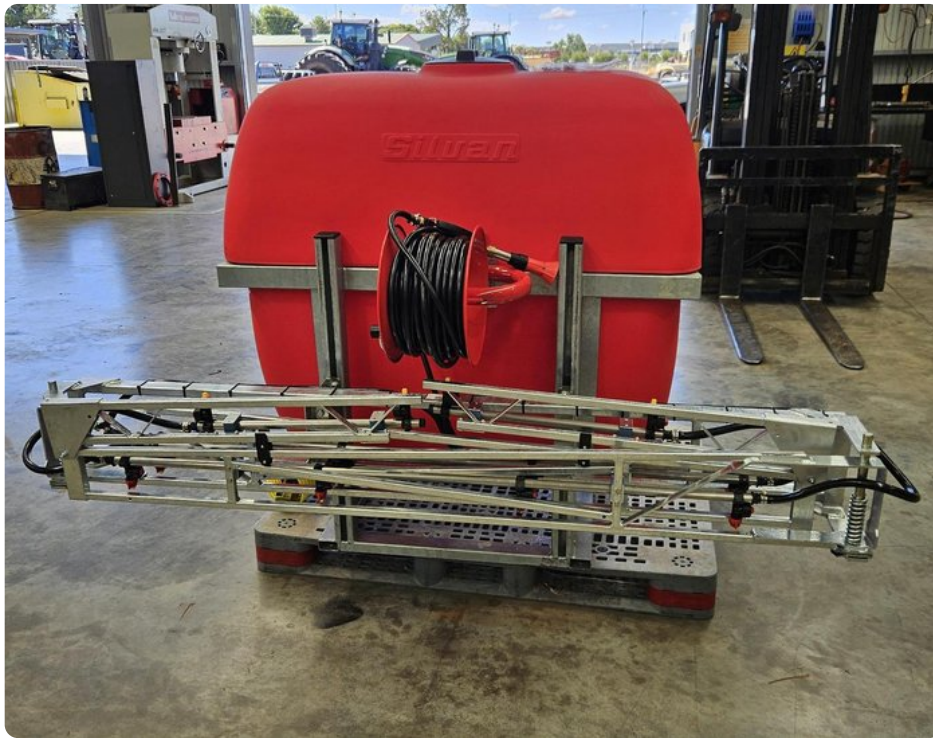

Silvan Slimline 800L + 8M Boom

\$7,689

Ex. Govt. Charges

Enquire Now

Scan the QR code below
for more information

Body Type
Spraying

Stock No.
4133

- 800L Polytuff impact resistant tank, moulded litre calibrations, non-spill scre down lid
- BP60/20 Pump - 58 L/min self priming, oil backed diaphragm pump, PTO driven (540 rpm)
- 3 Outlet manual control valve with pressure regulation